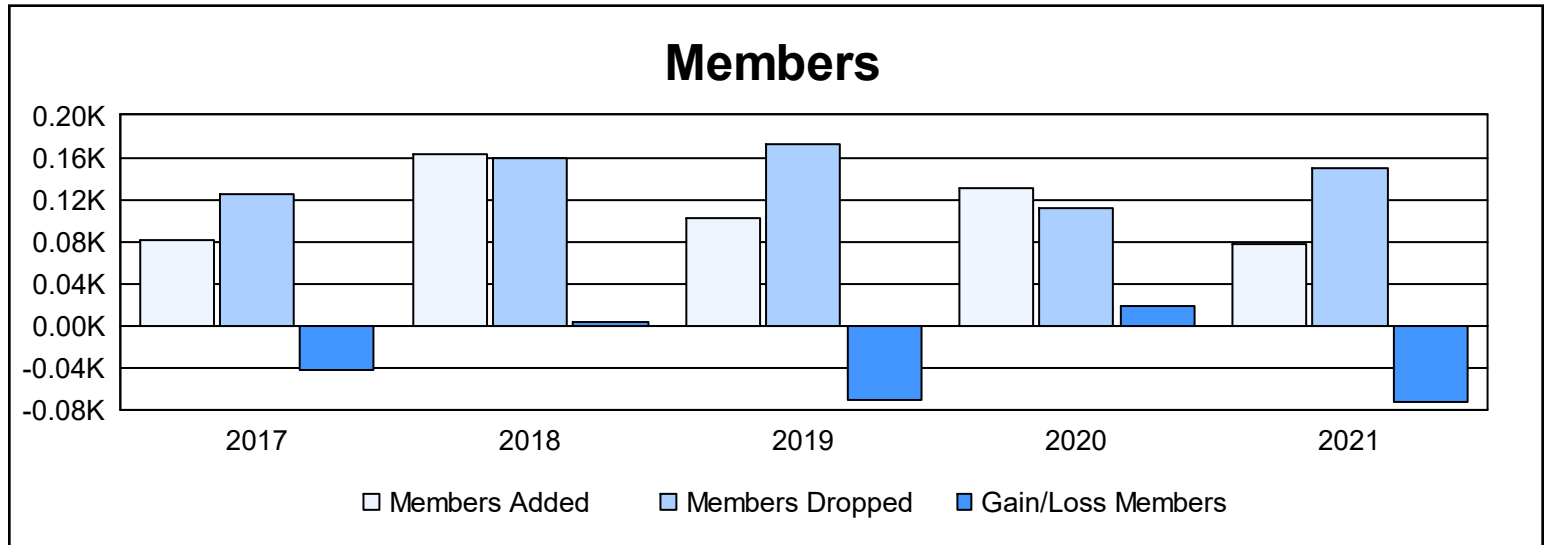

Year	New Clubs	Dropped Clubs	Gain/ Loss Clubs	New Members	Charter Members	Reinstate Members	Transfer Members	Total Member Added	Total Members Dropped	Gain/ Loss Members
2016-2017	0	0	0	69	0	6	7	82	125	-43
2017-2018	3	1	2	82	68	4	9	163	159	4
2018-2019	0	4	-4	80	11	4	7	102	173	-71
2019-2020	2	0	2	63	56	4	8	131	112	19
2020-2021	0	4	-4	64	6	1	6	77	150	-73
<b>Average</b>	<b>1</b>	<b>2</b>	<b>-1</b>	<b>72</b>	<b>28</b>	<b>4</b>	<b>7</b>	<b>111</b>	<b>144</b>	<b>-33</b>

### Membership Composition June 2021 Cumulative