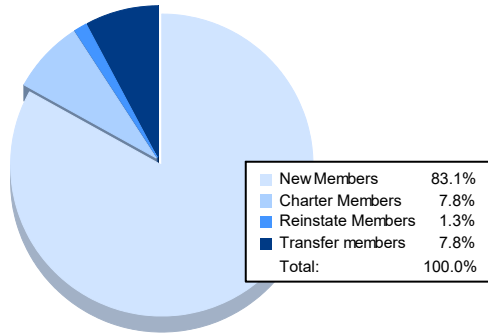

Year	New Clubs	Dropped Clubs	Gain/ Loss Clubs	New Members	Charter Members	Reinstate Members	Transfer Members	Total Member Added	Total Members Dropped	Gain/ Loss Members
2016-2017	0	0	0	69	0	6	7	82	125	-43
2017-2018	3	1	2	82	68	4	9	163	159	4
2018-2019	0	4	-4	80	11	4	7	102	173	-71
2019-2020	2	0	2	63	56	4	8	131	112	19
2020-2021	0	4	-4	64	6	1	6	77	150	-73
<b>Average</b>	<b>1</b>	<b>2</b>	<b>-1</b>	<b>72</b>	<b>28</b>	<b>4</b>	<b>7</b>	<b>111</b>	<b>144</b>	<b>-33</b>

### Membership Composition June 2021 Cumulative