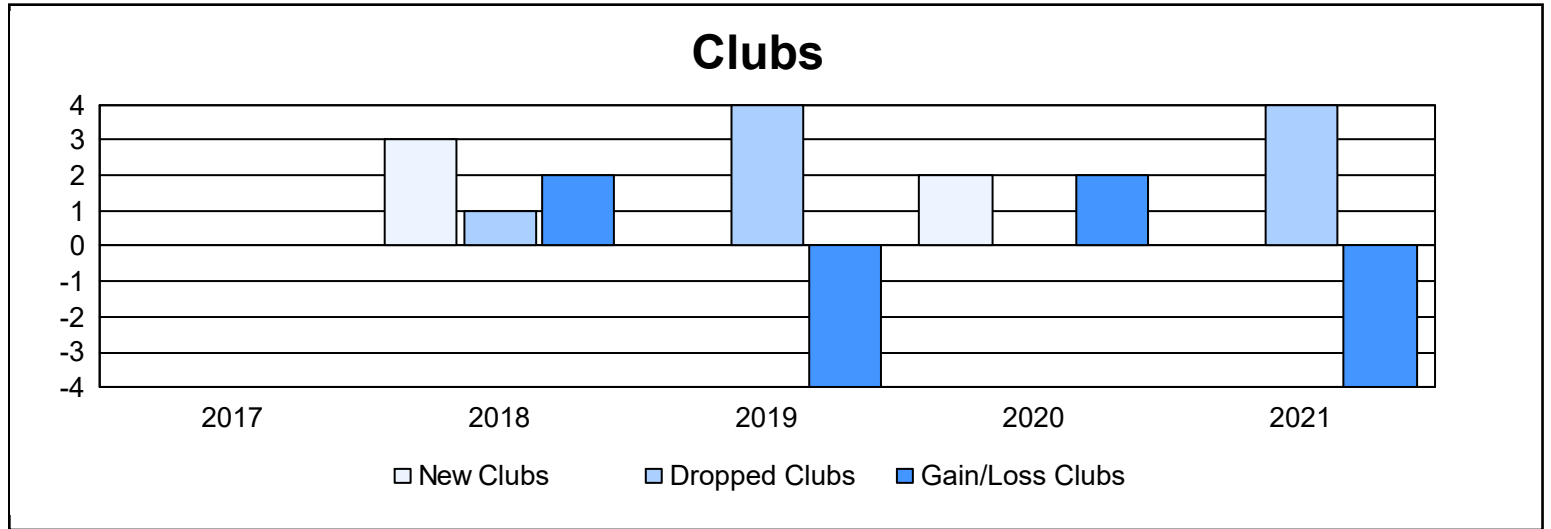

Year	New Clubs	Dropped Clubs	Gain/ Loss Clubs	New Members	Charter Members	Reinstate Members	Transfer Members	Total Member Added	Total Members Dropped	Gain/ Loss Members
2016-2017	0	0	0	69	0	6	7	82	125	-43
2017-2018	3	1	2	82	68	4	9	163	159	4
2018-2019	0	4	-4	80	11	4	7	102	173	-71
2019-2020	2	0	2	63	56	4	8	131	112	19
2020-2021	0	4	-4	64	6	1	6	77	150	-73
<b>Average</b>	<b>1</b>	<b>2</b>	<b>-1</b>	<b>72</b>	<b>28</b>	<b>4</b>	<b>7</b>	<b>111</b>	<b>144</b>	<b>-33</b>

### Membership Composition June 2021 Cumulative